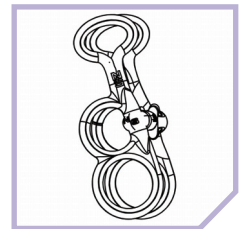

Pony Tranz Angled Lozenge Butterfly Pelham

Available in 10mm (8093-BP)

See Video
Scan or visit website

Offers extra control and helps with outline and turning. The Neue Schule Butterfly Pelham is often sourced when extra control is needed. Helps with outline, turning and lightens the forehand. The butterfly cheeks are excellent for directional control; straightness and turning, hence beneficial for show jumping etc. Highly recommended for children who do not always support their inside rein as the mouthpiece will not slide across to the inside. Popular in the show ring employing two reins or split reins.

CODE	MOUTHPIECE	THICKNESS	DRESSAGE LEGAL	RING SIZE	4" 101mm	4 ¼" 107mm	4 ½" 114mm	4 ¾" 120mm	5" 127mm
8093-BP	TRANZ	10mm	N	NA					

Join the Biting Revolution™