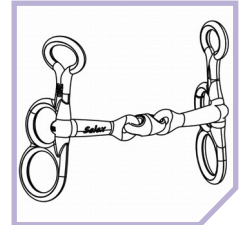

Pony Tranz Angled Lozenge Butterfly Pelham

Available in 10mm (8093-BP)

See Video
Scan or visit website

Offers extra control and helps with outline and turning. The Neue Schule Butterfly Pelham is often sourced when extra control is needed. Helps with outline, turning and lightens the forehand. The butterfly cheeks are excellent for directional control; straightness and turning, hence beneficial for show jumping etc. Highly recommended for children who do not always support their inside rein as the mouthpiece will not slide across to the inside. Popular in the show ring employing two reins or split reins.

CODE	MOUTHPIECE	THICKNESS	DRESSAGE LEGAL	RING SIZE	4" 101mm	4 ¼" 107mm	4 ½" 114mm	4 ¾" 120mm	5" 127mm
8093-BP	TRANZ	10mm	N	NA					

Join the Biting Revolution™