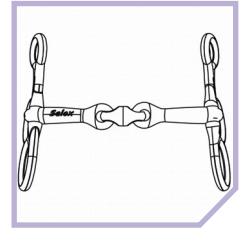

Pony Tranz Angled Lozenge Butterfly Pelham

Available in 10mm (8093-BP)

See Video
Scan or visit website

Offers extra control and helps with outline and turning. The Neue Schule Butterfly Pelham is often sourced when extra control is needed. Helps with outline, turning and lightens the forehand. The butterfly cheeks are excellent for directional control; straightness and turning, hence beneficial for show jumping etc. Highly recommended for children who do not always support their inside rein as the mouthpiece will not slide across to the inside. Popular in the show ring employing two reins or split reins.

CODE	MOUTHPIECE	THICKNESS	DRESSAGE LEGAL	RING SIZE	4" 101mm	4 ¼" 107mm	4 ½" 114mm	4 ¾" 120mm	5" 127mm
8093-BP	TRANZ	10mm	N	NA					

Join the Biting Revolution™